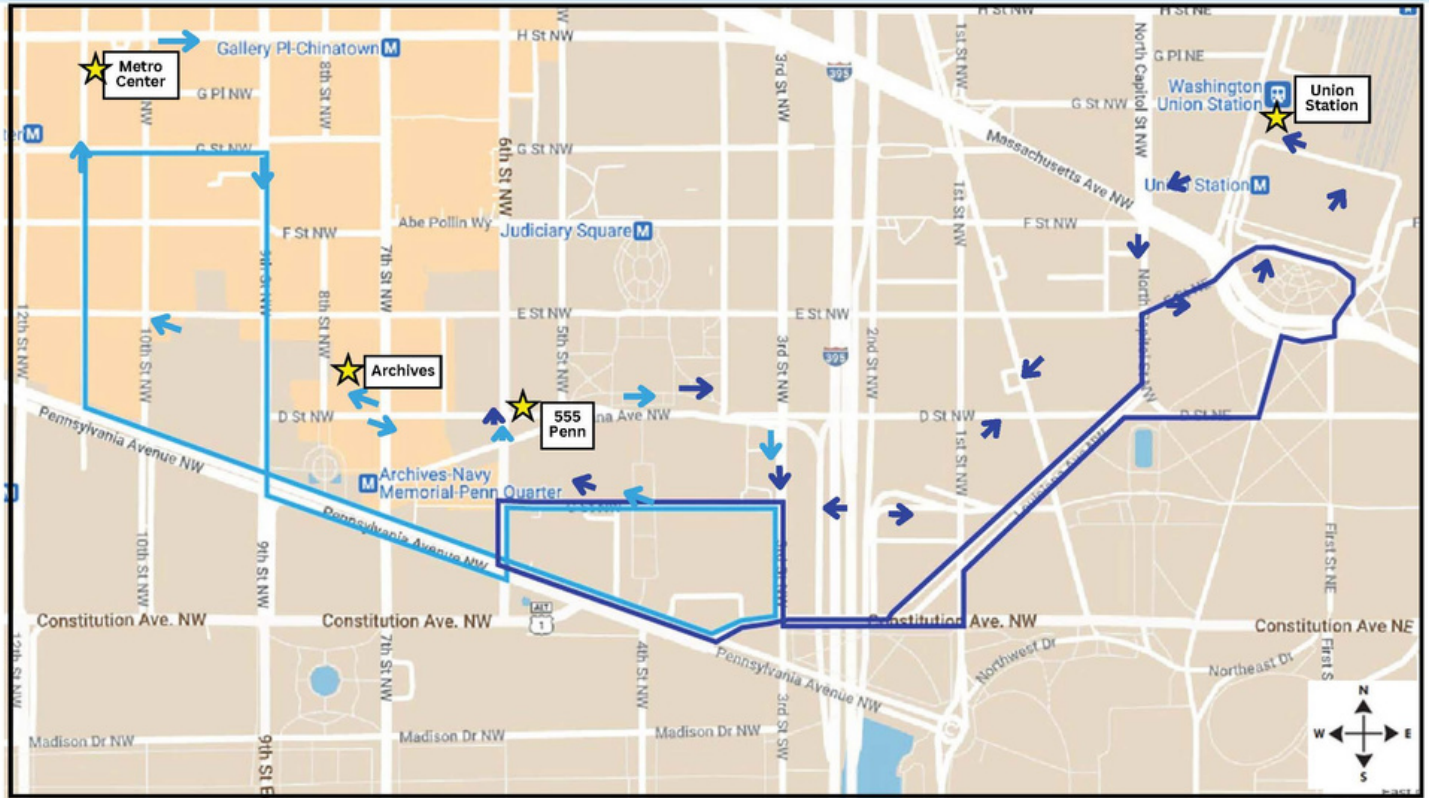

Metro Train

555 Penn is accessible via the following Metro stations:

- Archives/Navy Memorial/Penn Quarter on the **Green** and **Yellow** lines (0.2 miles, 4 min walk)
- Judiciary Square on the **Red** line (0.4 miles, 7 min walk)

Airports

Ronald Regan National Airport (DCA) (5 miles, 10 min drive)

- take the **Yellow line** to Archives/Navy Memorial/Penn Quarter station towards Mt. Vernon Square

Dulles International Airport (IAD) (30 miles, 40 minutes)

- take the Silver line (towards Largo) to L'Enfant Plaza
 - transfer to the Yellow towards Mt. Vernon Square

Baltimore Washington International Airport (BWI) (35 miles, 45 minutes)

- take Amtrak or MARC Train to Washington, DC Union Station (WAS)
 - drive from Union Station to 555 Penn (1.5 miles, 10 minute drive)

DROP-OFF

Entrances to the building are available on Pennsylvania Ave (front) and C Street (rear). All entrances are handicap accessible.

JHU DC Shuttle

2023-2024 Shuttle Schedule

Get up-to-the-minute information on arrival times with the [TripShot](#) app
(available via Google Play or the Apple App Store)